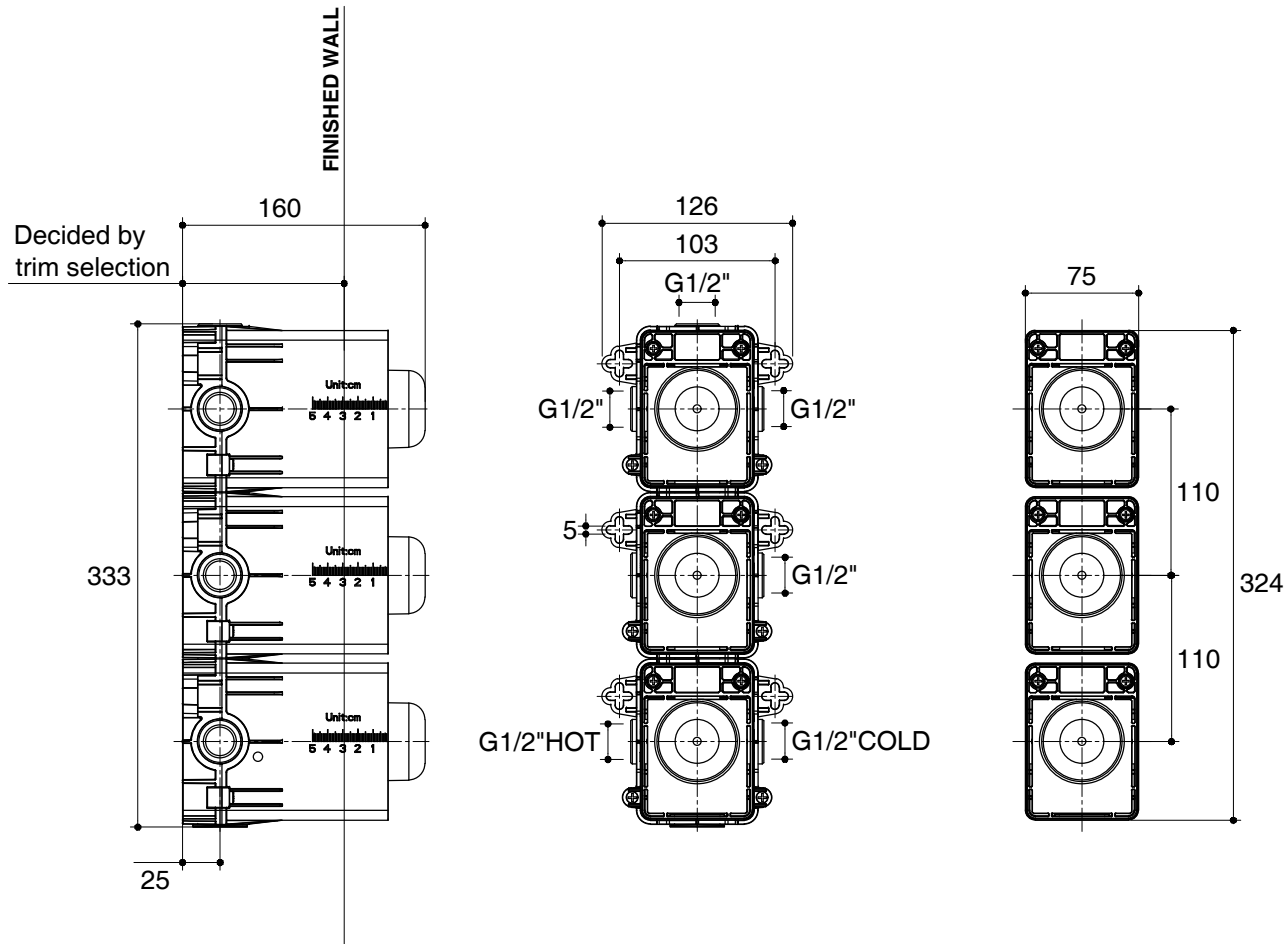

Dimensions are approximate.

Unit: mm

SKU	K-99871X
Name	BEITOU
Description	RECESSED THERMOSTATIC 4 WAY VALVE SET

KOHLER

*The recommended dimension for installation can be adjusted according to user preferences and layout.